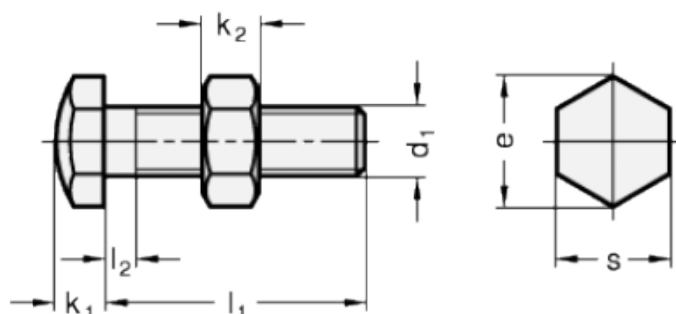

Article number: 20251M645BK

Description: E+G Setting bolt GN 251-M6-45-BK  
with nut

## Measures

Type AK

Type BK

Mounting block GN 412.1

d	= M6	s = 10
e	= 11.5	
K	= -	
k1	= 4	
k2	= 3.6	
l1	= 45	
l2 max.	= 3	
l3	= 2	