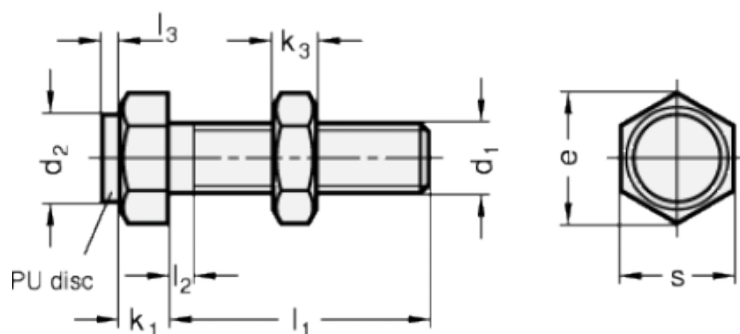

Article number: 20251M645BK

Description: E+G Setting bolt GN 251-M6-45-BK  
with nut

## Measures

Type AK

Type BK

Mounting block GN 412.1

d	= M6	s = 10
e	= 11.5	
K	= -	
k1	= 4	
k2	= 3.6	
l1	= 45	
l2 max.	= 3	
l3	= 2	